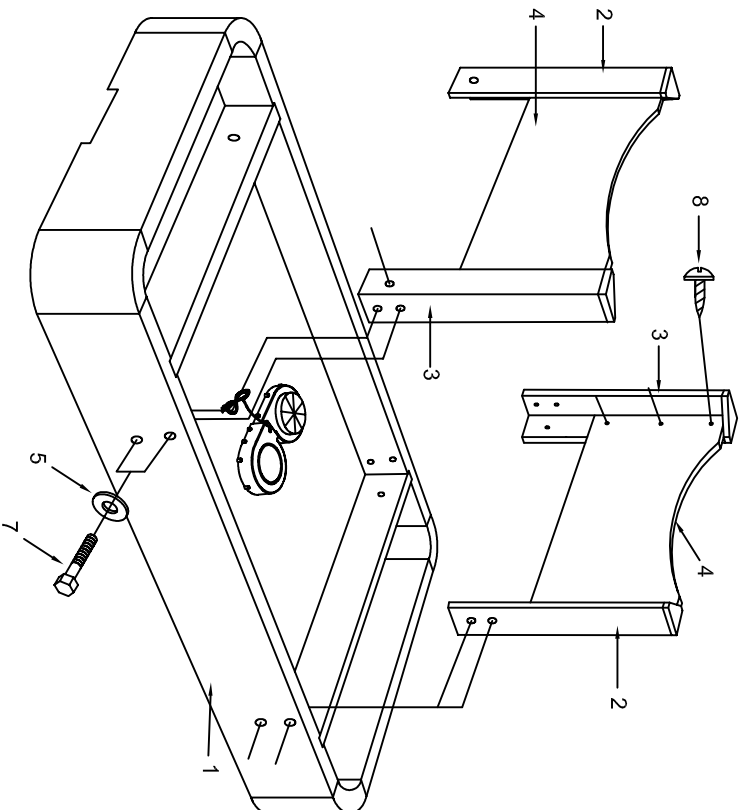

Step 2:

PART LIST

#1		#2		#3		#4	
#5	Main Frame 1 piece	#6	Left Leg 2 pieces	#7	Right Leg 2 pieces	#8	Leg panel 2 pieces
#9		#10		#11		#12	
3/8"x23MM Washer 24 pieces	#9	3/8" Nut 12 pieces	#10	3/8"x1-3/4" Bolt 12 pieces	#11	T4x5/8" screw 12 pieces	
#13		#14					
T4x12MM screw 8 pieces	#13	Puck 2 pieces					
			Wrench 1 piece				
							Pusher felt sticker 2 pieces

Step 1: