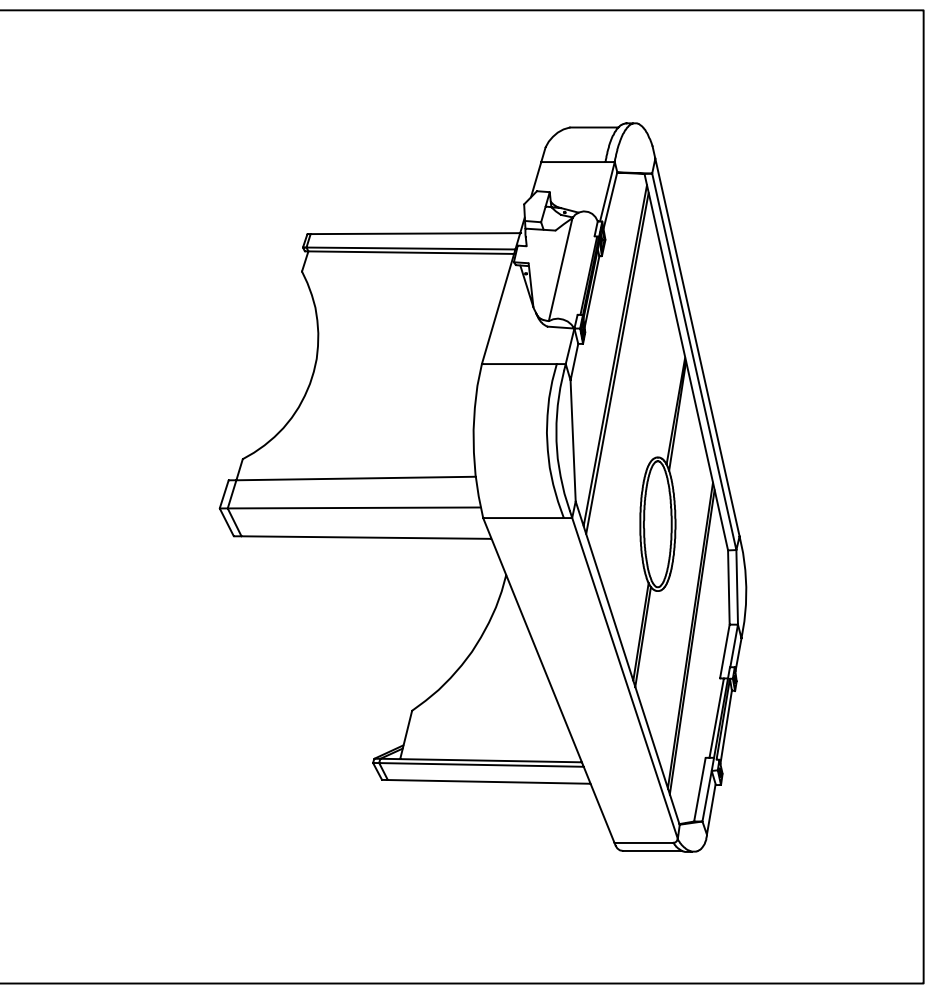

Air Hockey

ITEM NO: 6013.001

PART LIST

#1		#2		#3		#4	
#5	Main Frame 1 piece	#6	Left Leg 2 pieces	#7	Right Leg 2 pieces	#8	Leg panel 2 pieces
#9		#10		#11		#12	
3/8"x23MM Washer 24 pieces	#9	3/8" Nut 12 pieces	#10	3/8"x1-3/4" Bolt 12 pieces	#11	T4x5/8" screw 12 pieces	
#13		#14					
T4x12MM screw 8 pieces	#13	Puck 2 pieces					
							
			Wrench 1 piece				
							
							Pusher felt sticker 2 pieces